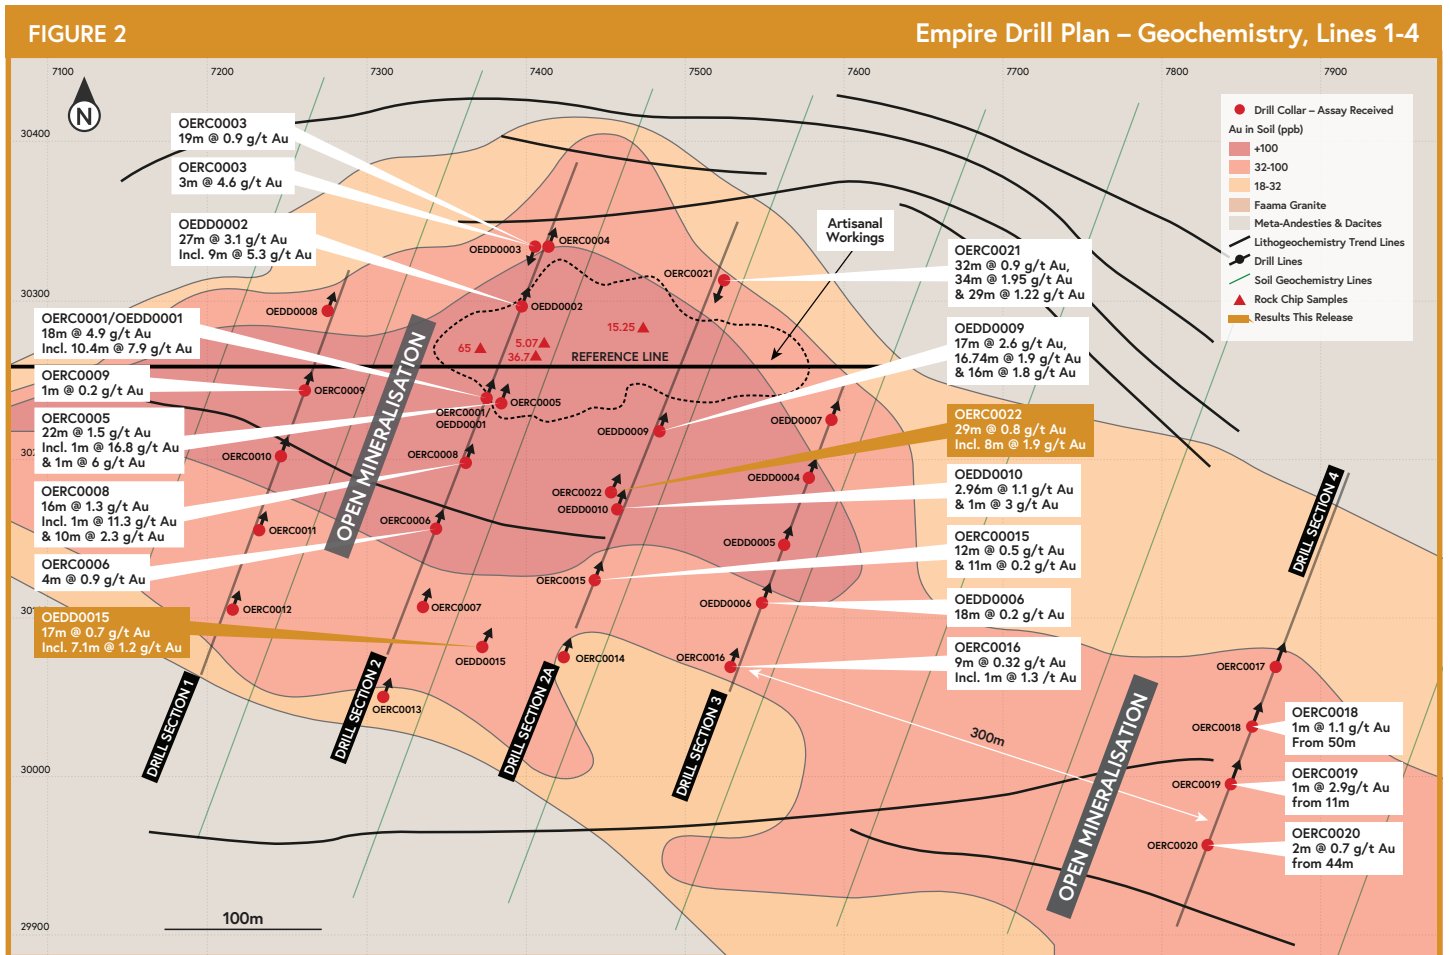

Final Results & Completion of Phase 1 Drill Program for the Empire Discovery, Figures

FIGURE 3

Cross Section 2b – OEDD0015 Looking Northwest

FIGURE 4

Cross Section 2a – Looking Northwest

FIGURE 5

Cross Section 2 – Looking Northwest

FIGURE 6

Empire – Soil Geochemistry and RC/DD Drill Lines

FIGURE 7

Cross Section 3 – Looking Northwest