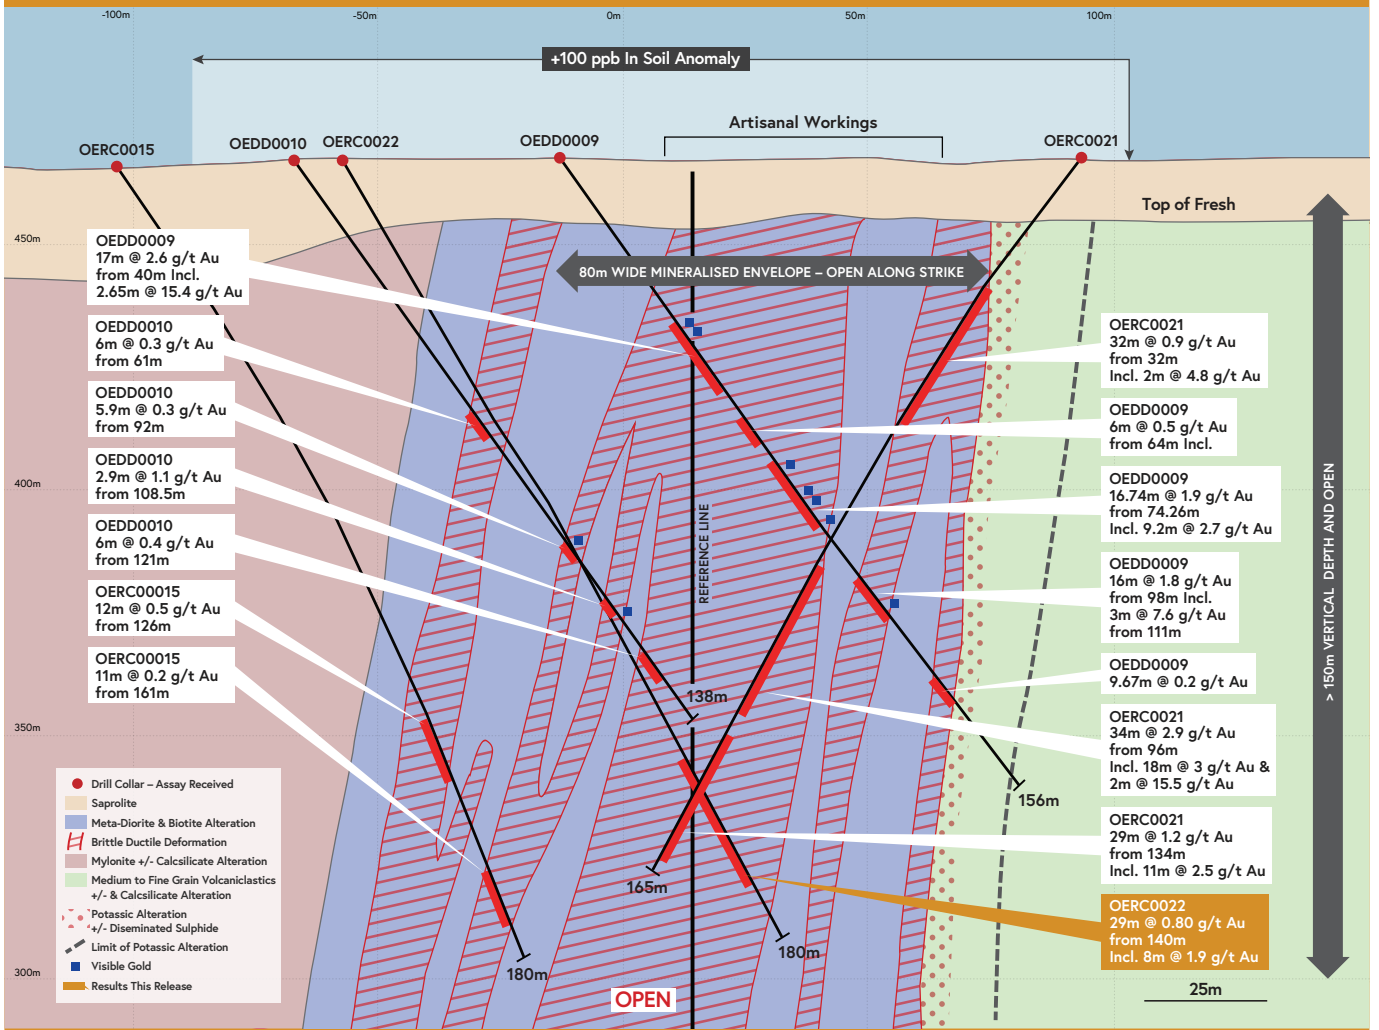

Final Results & Completion of Phase 1 Drill Program for the Empire Discovery, Figures

FIGURE 3

Cross Section 2b – OEDD0015 Looking Northwest

FIGURE 4

Cross Section 2a – Looking Northwest

FIGURE 5

Cross Section 2 – Looking Northwest

FIGURE 6

Empire – Soil Geochemistry and RC/DD Drill Lines

FIGURE 7

Cross Section 3 – Looking Northwest