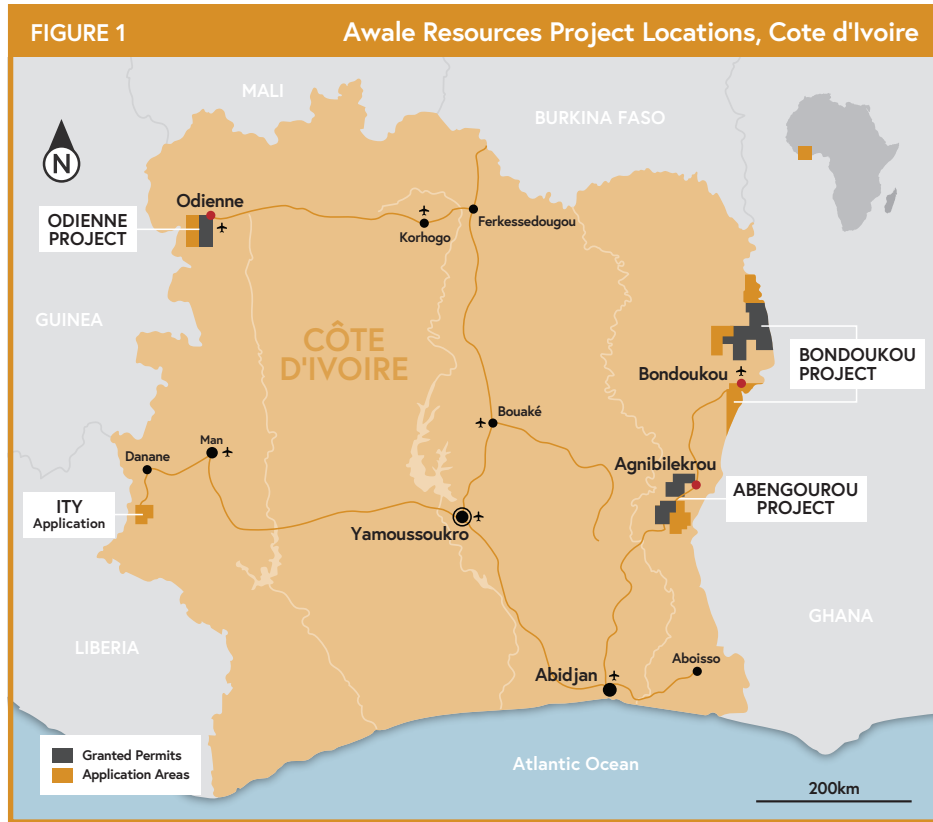

Final Results & Completion of Phase 1 Drill Program for the Empire Discovery, Figures

FIGURE 3

Cross Section 2b – OEDD0015 Looking Northwest

FIGURE 4

Cross Section 2a – Looking Northwest

FIGURE 5

Cross Section 2 – Looking Northwest

FIGURE 6

Empire – Soil Geochemistry and RC/DD Drill Lines

FIGURE 7

Cross Section 3 – Looking Northwest