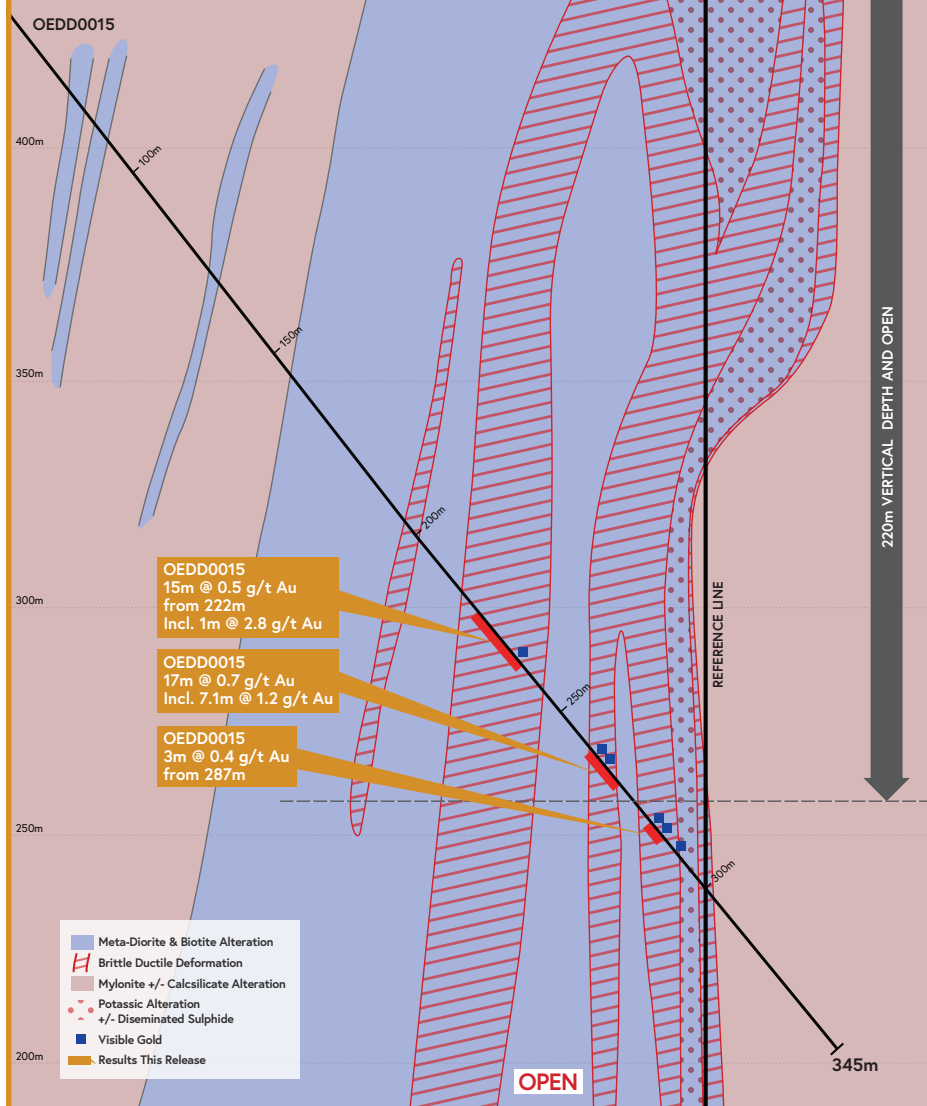

Final Results & Completion of Phase 1 Drill Program for the Empire Discovery, Figures

FIGURE 3

Cross Section 2b – OEDD0015 Looking Northwest

FIGURE 4

Cross Section 2a – Looking Northwest

FIGURE 5

Cross Section 2 – Looking Northwest

FIGURE 6

Empire – Soil Geochemistry and RC/DD Drill Lines

FIGURE 7

Cross Section 3 – Looking Northwest